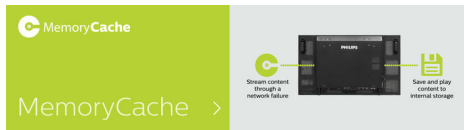

- Connect and control your content via the cloud
- Catch the Wave for revolutionary results

Care about you, your business and your audience

- 4G/LTE optional module for reliable connection
- FailOver. Ensure your display never goes blank
- Modularity - longer product lifetime

Expand your viewing experience

- ADS wide-view panel display

PHILIPS

Highlights

Internal Memory

Save and play content with internal memory. Upload your media into the display and playback content immediately. Working in conjunction with the internal browser, it also serves as a memory cache when streaming online content. If the network ever fails, the internal memory keeps content running by playing a cached version of the content, ensuring that your media stays up even if the network goes down.